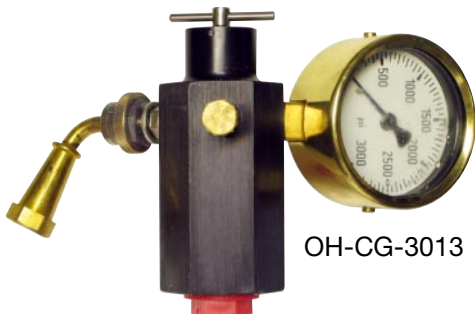

OH-CG-3013